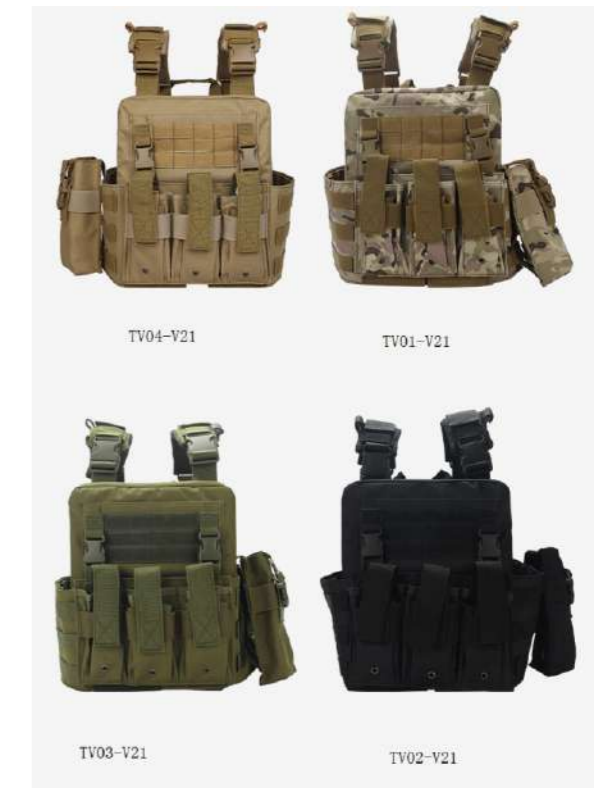

B V21-4color