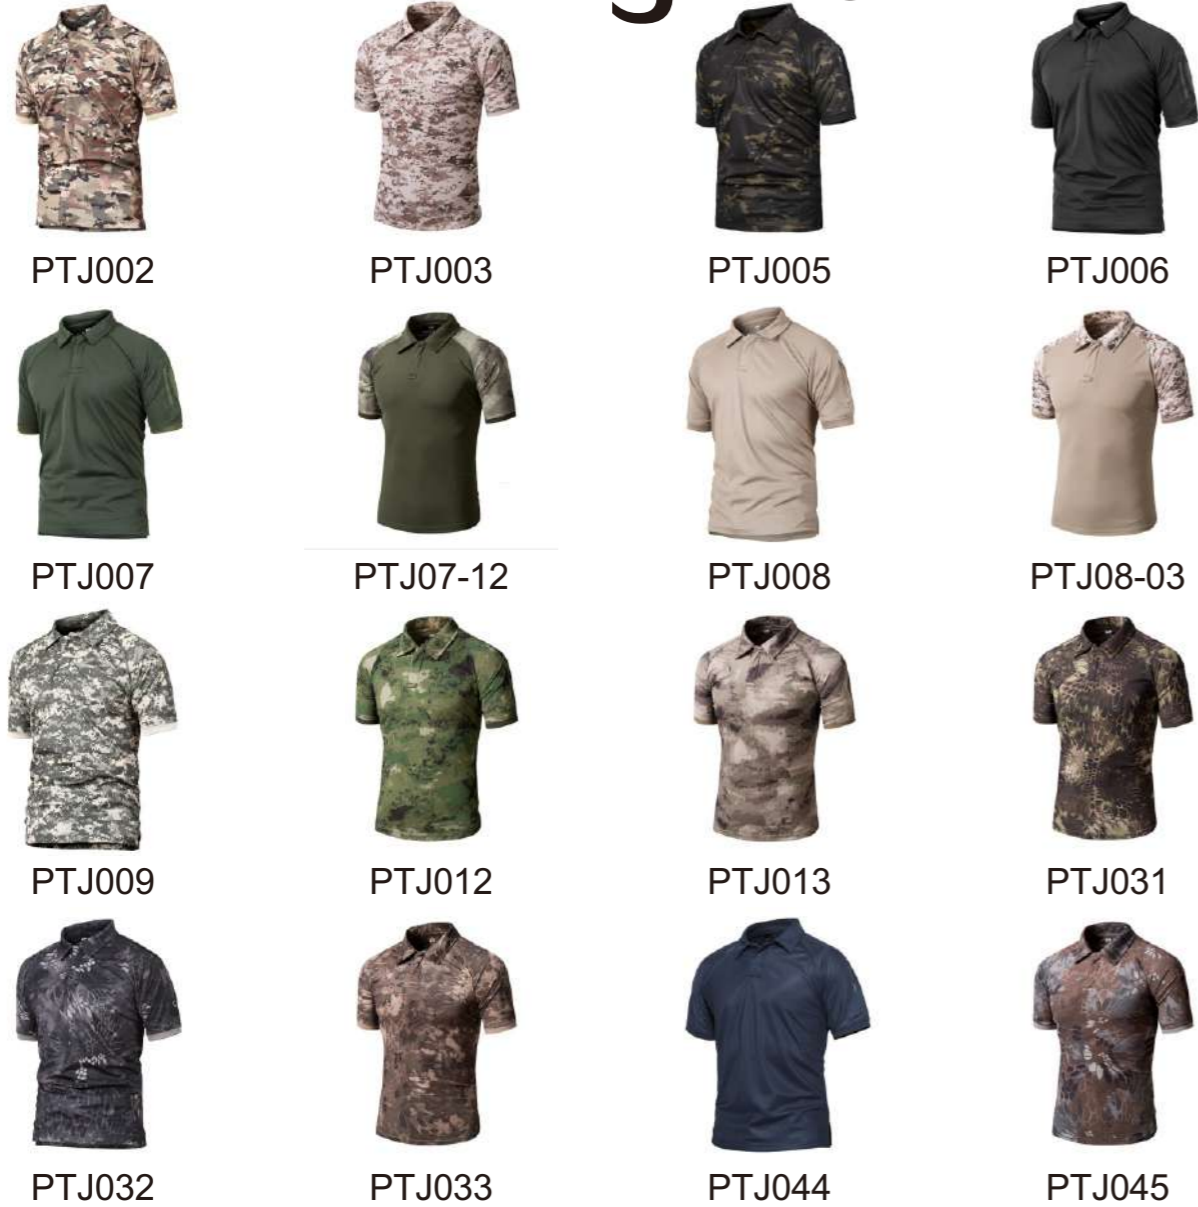

Polo Shirt Tight cuff

SIZE SELECTION RECOMMENDATION									
HEIGHT/WEIGHT(kg/2)	100	110	120	140	160	180	200	200 pounds or more	
160-170CM	S	S	M	L	XL	XL XXL	XXL	XXL	
170-178CM	S	M	M	L	XL	XL XXL	XXL	XXL	
180-185CM	M	M	L	L	XL	XL	XXL	XXL	
185-190CM	L	L	L	XL	XL	XXL	XXL	XXL