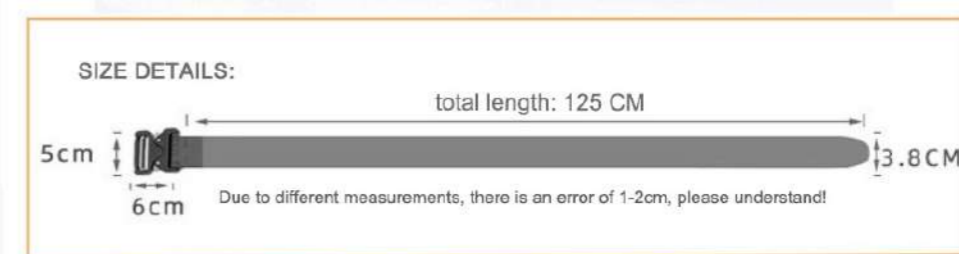

TB006R-B09 TB007R-B09 TB016-B09 TB030-B09 TB044-B09

B

TB-B10

convenient quickly unlock