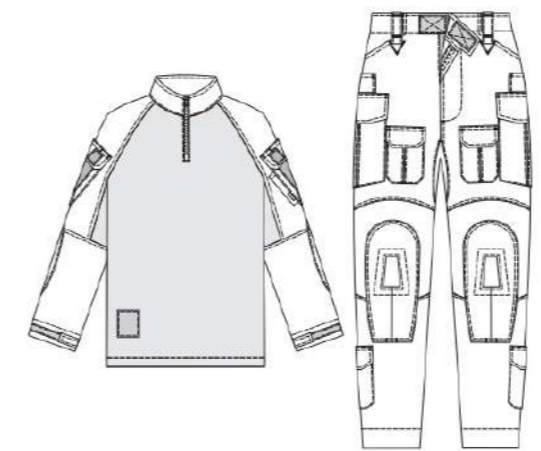

G3 TACTICAL FROG SUIT

Name: G3 tactical frog suit   **Sizes:** XS, S, M, L, XL, XXL
Jacket fabric: 65% polyester 35% cotton, **knitted fabric:** 100% cotton
Trousers fabric: 65% polyester 35% cotton
four-way stretch: 90% nylon 10% spandex, **wool cloth:** 100% polyester
Fabric weight: 200g/sm
Colors: CP, Black CP, Gray CP, Green CP, Black, Black Python camo, Army green, Khaki