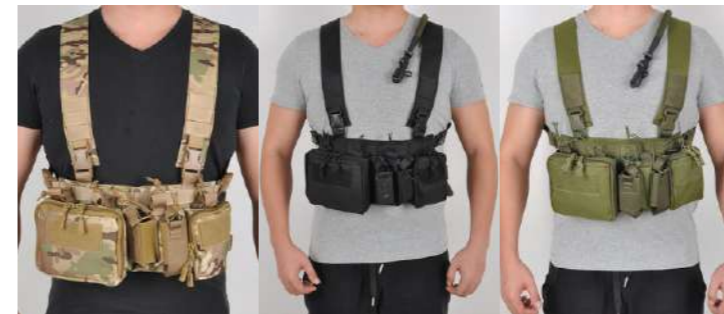

tactical vests

A

V5-6 Color

TV01-V5 TV02-V5 TV03-V5