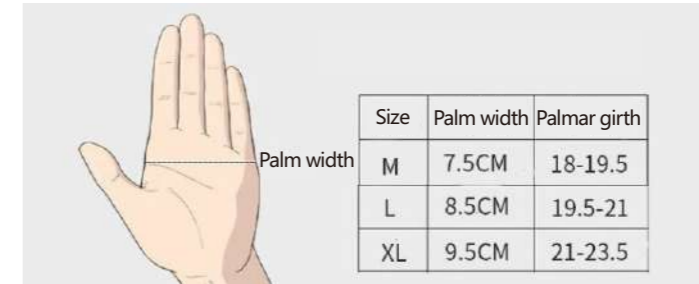

Note: due to the different measurement methods, there will be a little error.

A GL-M1

GL002R-M1

GL006R-M1

GL007R-M1

GL080-M1

GL081-M1

Size	Palm width	Palmar girth
M	7.5CM	18-19.5
L	8.5CM	19.5-21
XL	9.5CM	21-23.5