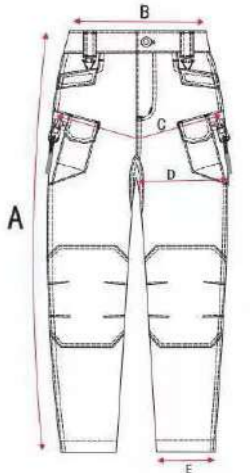

SIZE	LENGTH OF GARMENT	CHEST	SHOULDER WIDTH	SLEEVE LENGTH	WEIGHT
S	74	108	46	63	110-130
M	76	112	47	64	130-150
L	78	116	48	65	150-160
XL	80	120	49	66	160-180
2XL	82	124	50	67	180-200

Executive tactics trench coat two in one winter

SIZE	XS	S	M	L	XL	XXL	3XL
BACK LENGTH	71	73	75	77	79	81	83
SHOULDER WIDTH	44.9	46.1	47.3	48.5	49.7	50.9	52.1
CHEST	55.5	57.5	59.5	61.5	63.5	65.5	67.5
WAIST	52	54	56	58	60	62	64
HEM	55.5	57.5	59.5	61.5	63.5	65.5	67.5
SLEEVE LENGTH	62.4	63.6	64.8	66	67.2	68.4	69.6
CUFF	14	14.5	15	15.5	16	16.5	17

G2 frogsuit pants

CBP003 CBP006 CBP009 CBP012

CBP013 CBP015 CBP031 CBP033

PANTS SIZE	28	30	32	34	36	38	40
WAIST	76-80	80-85	85-90	90-95	95-100	100-105	105-110
HIP	96	100	105	110	112	120	123
THIGH	52	56	60	62	64	66	68
PANTS LENGTH	100	102	105	106	107	110	113
INNER LENGTH	74	75	76	78	80	82	84
FRONT RISE	26	27	28	29	30	31	32
BACK RISE	33	34	36	38	40	42	44
BOTTOM OF PANTS	33	40	40	40	41	41	41

X7

X7P006 X7P007 X7P008 X7P012

X7P016 X7P030 X7P032

PANTS	SIZE	XS/28	S/30	M/32	L/34	XL/36	XXL/38	3XL/40	4XL/42
A	PANTS LENGTH	102	104	106	108	110	112	114	116
B	WAIST	72	77	82	87	92	97	102	107
C	HIP	97	102	107	112	117	122	127	132
D	PANTS RUNG	29.8	31	33	33.5	34.8	36	37.5	38.7
E	PANTS CUFF	18	19	20	21	22	23	24	25