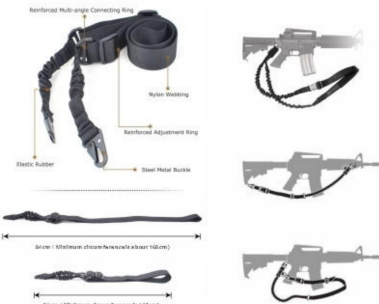

TACTICAL HOLSTER [HT-1001]

SIZE	132*91*61 mm | 5.2*3.6*2.4 in
WEIGHT	0.2 kg
FABRIC	1000D polyester
COLORS	BLACK ARMY GREEN GREY UP TAN WOODLAND DIGITAL CAMO

TACTICAL HOLSTER [KF-110]

SIZE	132*91*61 mm | 5.2*3.6*2.4 in
WEIGHT	0.2 kg
FABRIC	1000D polyester
COLORS	BLACK ARMY GREEN GREY UP TAN

TACTICAL HOLSTER [HT-1002]

SIZE	134*91*61 mm | 5.3*3.6*2.4 in
WEIGHT	0.5 kg
FABRIC	1000D polyester
COLORS	BLACK ARMY GREEN GREY TAN

TACTICAL HOLSTER [KF-070]

SIZE	134*91*61 mm | 5.3*3.6*2.4 in
WEIGHT	0.5 kg
FABRIC	1000D polyester
COLORS	BLACK ARMY GREEN GREY TAN

TACTICAL HOLSTER [HT-1003]

SIZE	134*91*61 mm | 5.3*3.6*2.4 in
WEIGHT	0.5 kg
FABRIC	1000D polyester
COLORS	BLACK ARMY GREEN GREY WOODLAND DIGITAL CAMO TAN

TACTICAL HOLSTER [HT-1006]

SIZE	132*91*61 mm | 5.2*3.6*2.4 in
WEIGHT	0.5 kg
FABRIC	1000D polyester
COLORS	BLACK ARMY GREEN GREY TAN

TACTICAL HOLSTER [HT-9068]

SIZE	132*91*61 mm | 5.2*3.6*2.4 in
WEIGHT	0.2 kg
FABRIC	1000D polyester
COLORS	BLACK ARMY GREEN GREY UP TAN WOODLAND DIGITAL CAMO

TACTICAL HOLSTER [HT-1007]

SIZE	134*91*61 mm | 5.3*3.6*2.4 in
WEIGHT	0.5 kg
FABRIC	1000D polyester
COLORS	BLACK ARMY GREEN GREY TAN

TACTICAL HOLSTER [HT-1004]

SIZE	131*91*61 mm | 5.2*3.6*2.4 in
WEIGHT	0.5 kg
FABRIC	1000D polyester
COLORS	BLACK ARMY GREEN GREY TAN

TACTICAL HOLSTER [TL-321]

SIZE	96*125 mm | 3.8*4.9 in
WEIGHT	0.8 kg
FABRIC	1000D polyester
COLORS	BLACK ARMY GREEN GREY TAN

NEW

SINGLE POINT TACTICAL GUNSLING

SIZE	108-168cm | 42.5-66.1 in
SLEEVE	2-to-1 Point Gun Sling
WEIGHT	0.2kg
FABIRC	Nylon
FEATURE	Strong, durable
COLORS	BLACK ARMY GREEN TAN

NEW

TACTICAL KNEE AND ELBOW PADS[YKD-PH1060]

SIZE	One size fits all
FABIRC	0.5" density foam padding on-slip rubber cap Dual hook & loop fastener
COLORS	BLACK Army Green TAN

TACTICAL KNEE AND ELBOW PADS[YKD-PH1061]

SIZE	One size fits all
FABIRC	0.5" density foam padding on-slip rubber cap Dual hook & loop fastener
COLORS	BLACK Army Green TAN

TACTICAL KNEE AND ELBOW PADS[YKD-PH1062]

SIZE	One size fits all
FABIRC	0.5" density foam padding on-slip rubber cap Dual hook & loop fastener
COLORS	BLACK Army Green TAN

TACTICAL KNEE AND ELBOW PADS[YKD-GP01]

SIZE	One size fits all
FABIRC	0.5" density foam padding on-slip rubber cap Dual hook & loop fastener
COLORS	BLACK Army Green TAN